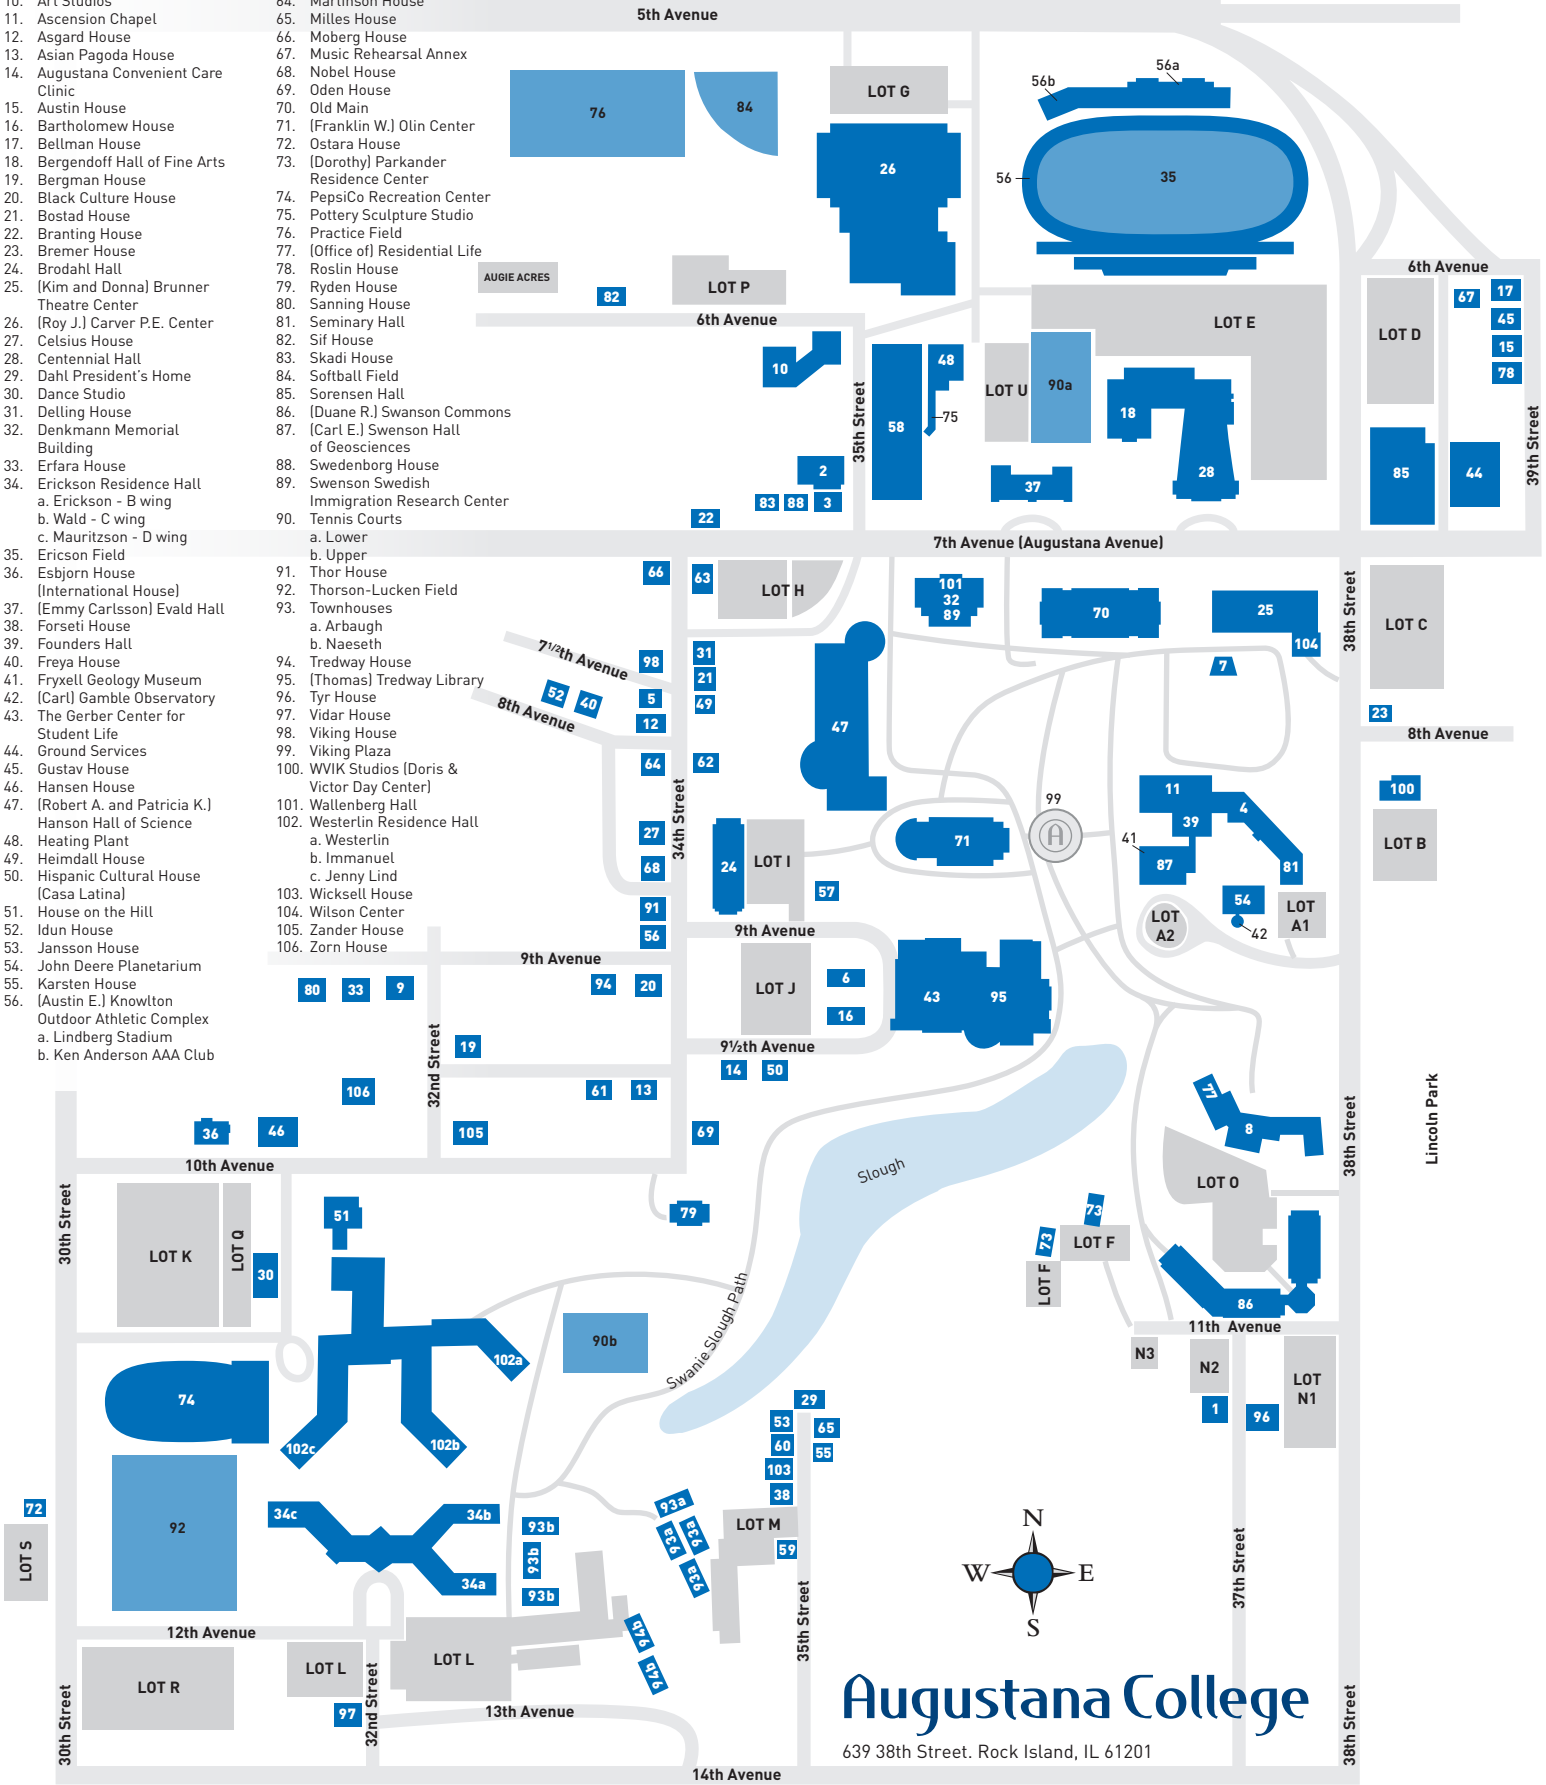

57. Levander House
58. [Peter J.] Lindberg, M.D., Center for Health and Human Performance and Anne Greve Lund Natatorium
59. Lindgren House
60. Local Culture House
61. Loki House
62. Lundholm House
63. Lutheran House
64. Martinson House
65. Milles House
66. Moberg House
67. Music Rehearsal Annex
68. Nobel House
69. Oden House
70. Old Main
71. [Franklin W.] Olin Center
72. Ostara House
73. [Dorothy] Parkander Residence Center
74. PepsiCo Recreation Center
75. Pottery Sculpture Studio
76. Practice Field
77. [Office of] Residential Life
78. Roslin House
79. Ryden House
80. Sanning House
81. Seminary Hall
82. Sif House
83. Skadi House
84. Softball Field
85. Sorensen Hall
86. [Duane R.] Swanson Commons
87. [Carl E.] Swenson Hall of Geosciences
88. Swedenborg House
89. Swenson Swedish Immigration Research Center
90. Tennis Courts
  - a. Lower
  - b. Upper
91. Thor House
92. Thorson-Lucken Field
93. Townhouses
  - a. Arbaugh
  - b. Naeseth
94. Tredway House
95. [Thomas] Tredway Library
96. Tyr House
97. Vidar House
98. Viking House
99. Viking Plaza
100. WVIK Studios [Doris & Victor Day Center]
101. Wallenberg Hall
102. Westerlin Residence Hall
  - a. Westerlin
  - b. Immanuel
  - c. Jenny Lind
103. Wicksell House
104. Wilson Center
105. Zander House
106. Zorn House

Augustana College
639 38th Street. Rock Island, IL 61201