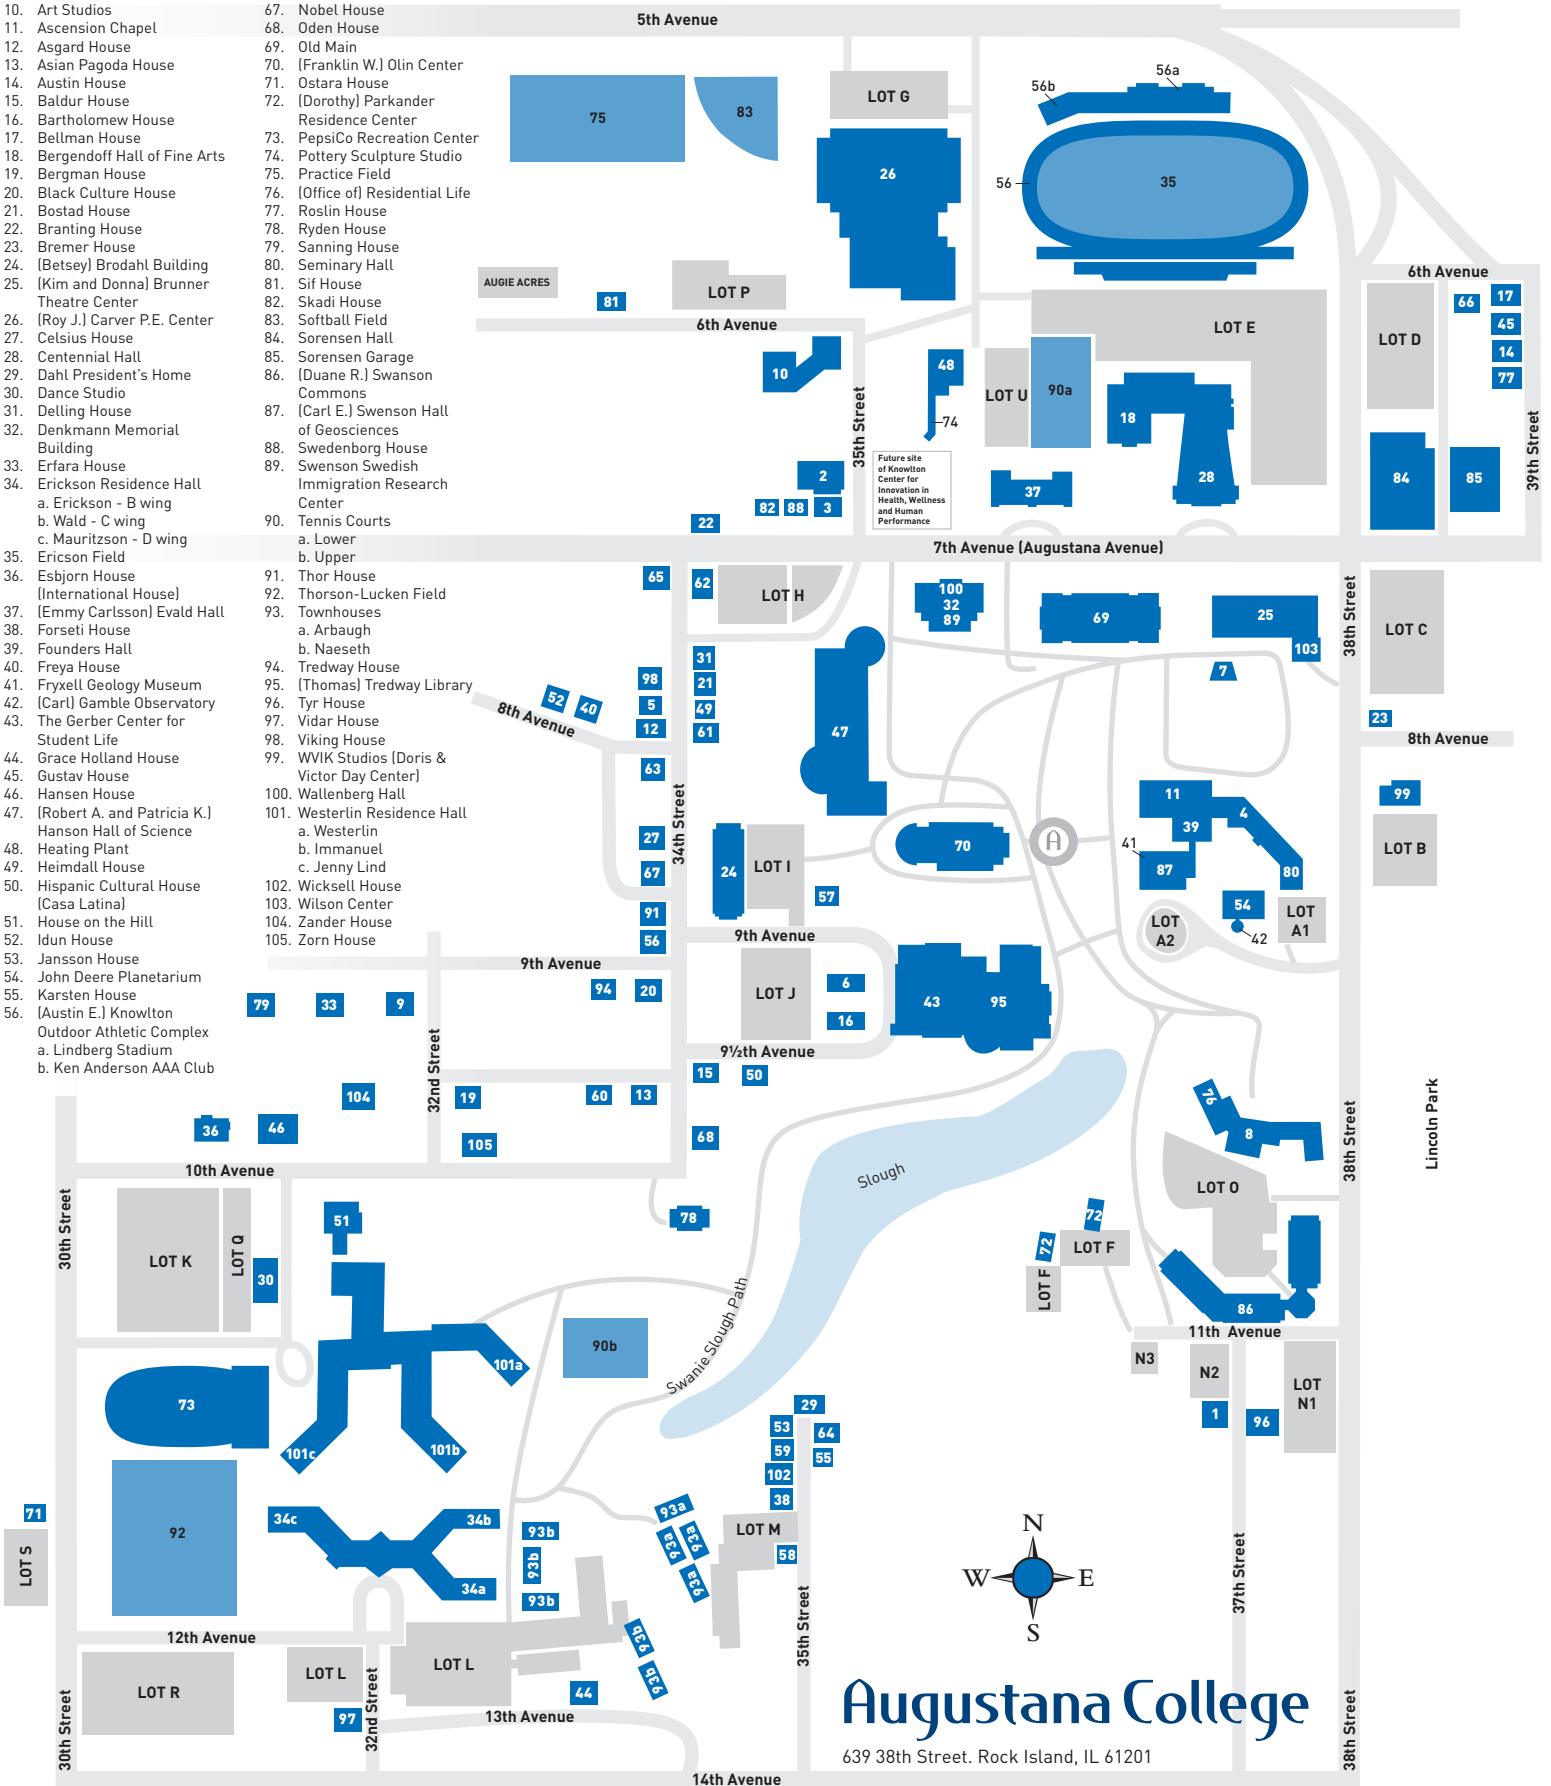

57. Levander House
58. Lindgren House
59. Local Culture House
60. Loki House
61. Lundholm House
62. Lutheran House
63. Martinson House
64. Milles House
65. Moberg House
66. Music Rehearsal Annex
67. Nobel House
68. Oden House
69. Old Main
70. [Franklin W.] Olin Center
71. Ostara House
72. [Dorothy] Parkander Residence Center
73. PepsiCo Recreation Center
74. Pottery Sculpture Studio
75. Practice Field
76. [Office of] Residential Life
77. Roslin House
78. Ryden House
79. Sanning House
80. Seminary Hall
81. Sif House
82. Skadi House
83. Softball Field
84. Sorensen Hall
85. Sorensen Garage
86. [Duane R.] Swanson Commons
87. [Carl E.] Swenson Hall of Geosciences
88. Swedenborg House
89. Swenson Swedish Immigration Research Center
90. Tennis Courts
  - a. Lower
  - b. Upper
91. Thor House
92. Thorson-Lucken Field
93. Townhouses
  - a. Arbaugh
  - b. Naeseth
94. Tredway House
95. [Thomas] Tredway Library
96. Tyr House
97. Vidar House
98. Viking House
99. WVIK Studios [Doris & Victor Day Center]
100. Wallenberg Hall
101. Westerlin Residence Hall
  - a. Westerlin
  - b. Immanuel
  - c. Jenny Lind
102. Wicksell House
103. Wilson Center
104. Zander House
105. Zorn House

Augustana College

639 38th Street. Rock Island, IL 61201