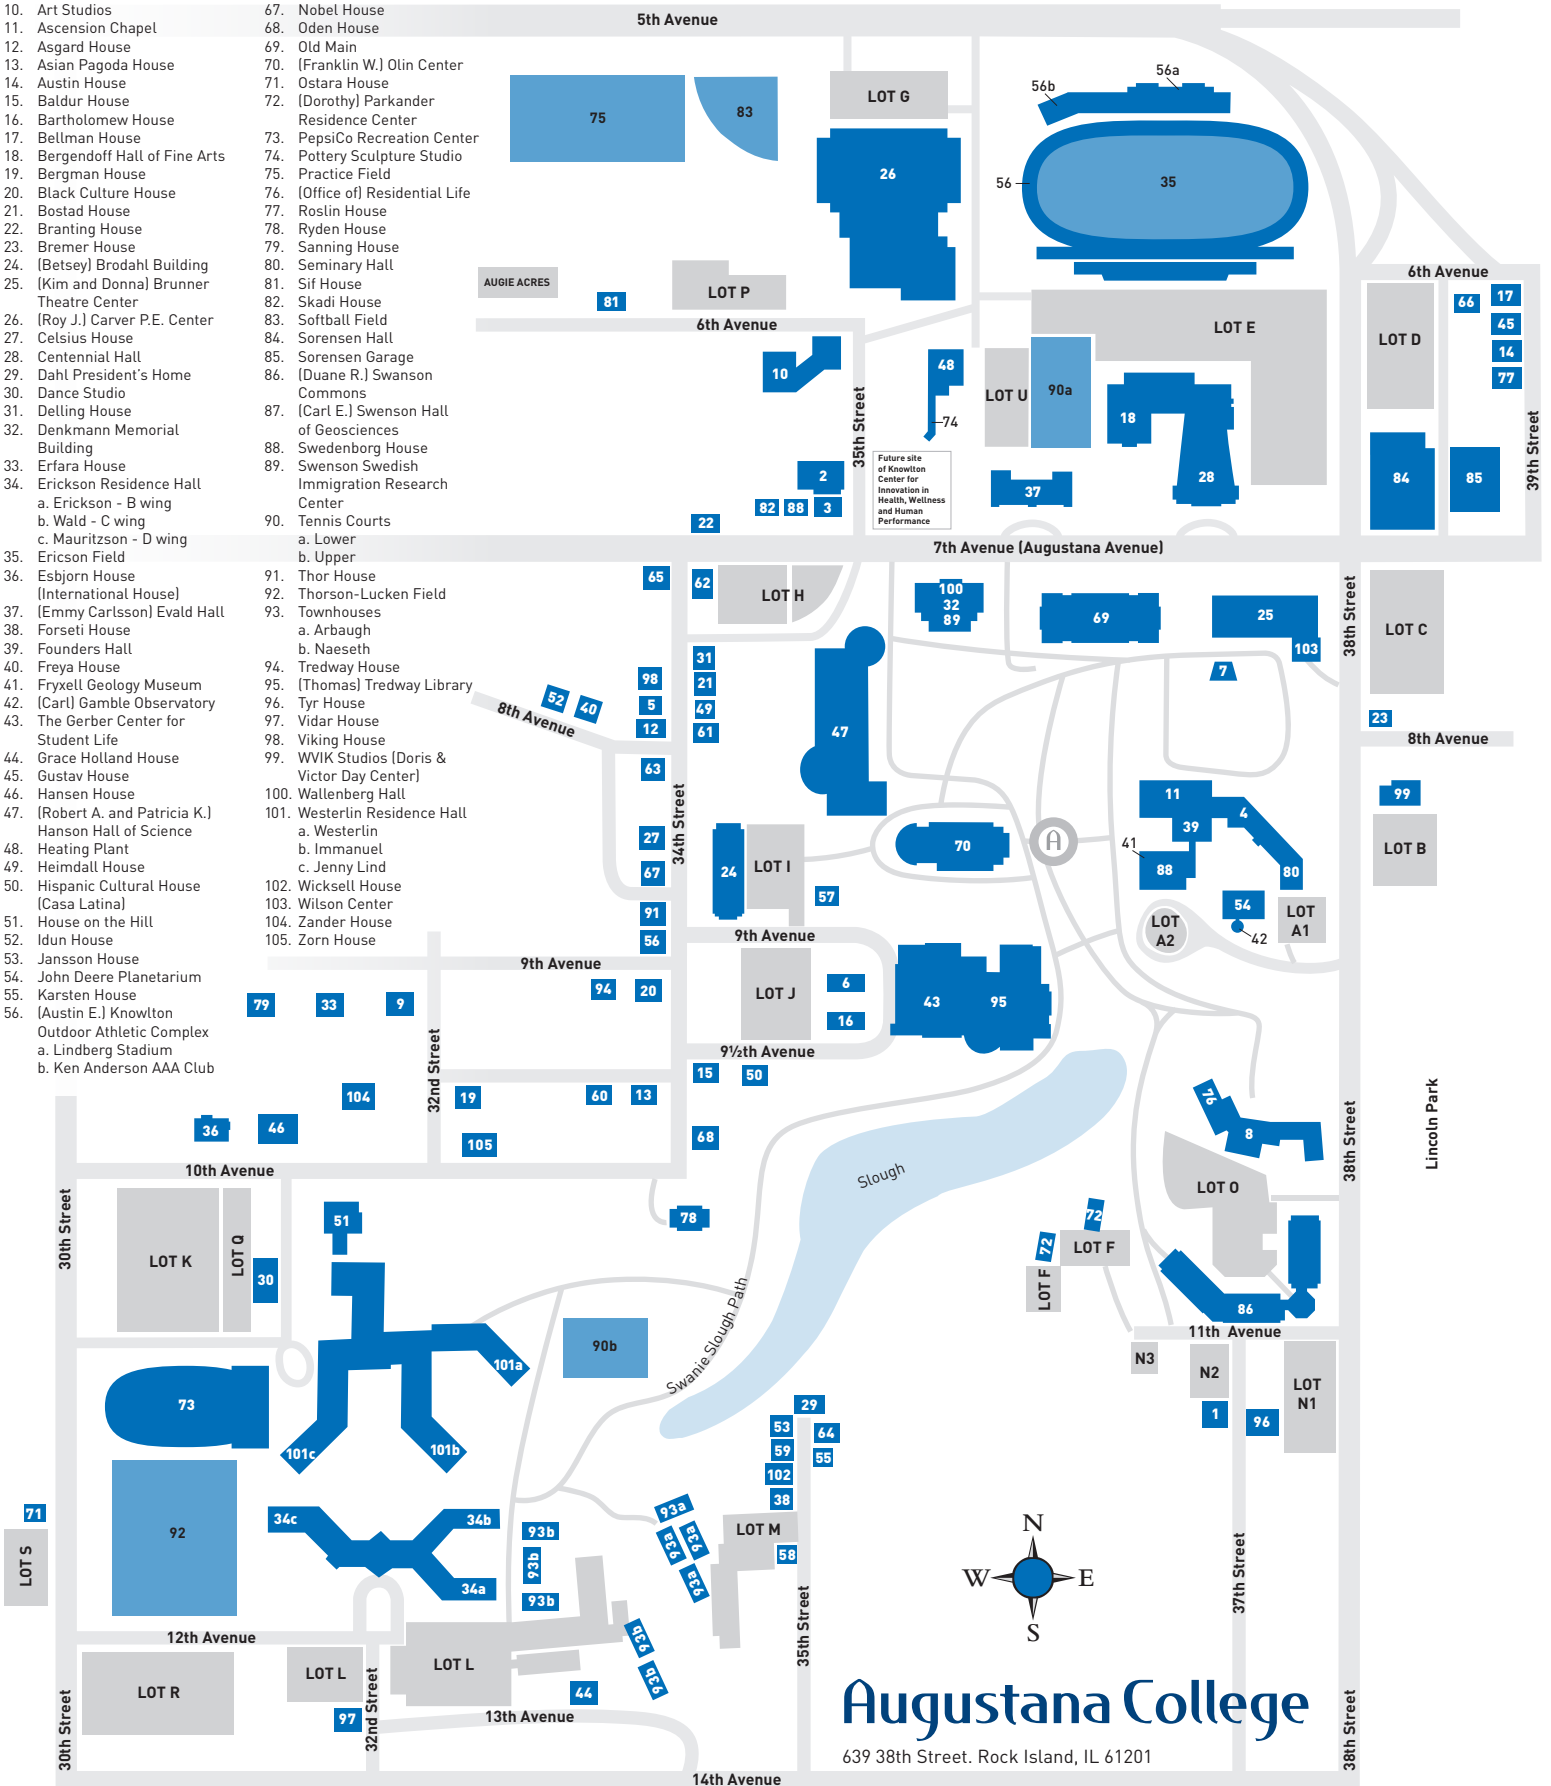

57. Levander House
58. Lindgren House
59. Local Culture House
60. Loki House
61. Lundholm House
62. Lutheran House
63. Martinson House
64. Milles House
65. Moberg House
66. Music Rehearsal Annex
67. Nobel House
68. Oden House
69. Old Main
70. [Franklin W.] Olin Center
71. Ostara House
72. [Dorothy] Parkander Residence Center
73. PepsiCo Recreation Center
74. Pottery Sculpture Studio
75. Practice Field
76. [Office of] Residential Life
77. Roslin House
78. Ryden House
79. Sanning House
80. Seminary Hall
81. Sif House
82. Skadi House
83. Softball Field
84. Sorensen Hall
85. Sorensen Garage
86. [Duane R.] Swanson Commons
87. [Carl E.] Swenson Hall of Geosciences
88. Swedenborg House
89. Swenson Swedish Immigration Research Center
90. Tennis Courts
  - a. Lower
  - b. Upper
91. Thor House
92. Thorson-Lucken Field
93. Townhouses
  - a. Arbaugh
  - b. Naeseth
94. Tredway House
95. [Thomas] Tredway Library
96. Tyr House
97. Vidar House
98. Viking House
99. WVIK Studios [Doris & Victor Day Center]
100. Wallenberg Hall
101. Westerlin Residence Hall
  - a. Westerlin
  - b. Immanuel
  - c. Jenny Lind
102. Wicksell House
103. Wilson Center
104. Zander House
105. Zorn House

Augustana College

639 38th Street. Rock Island, IL 61201