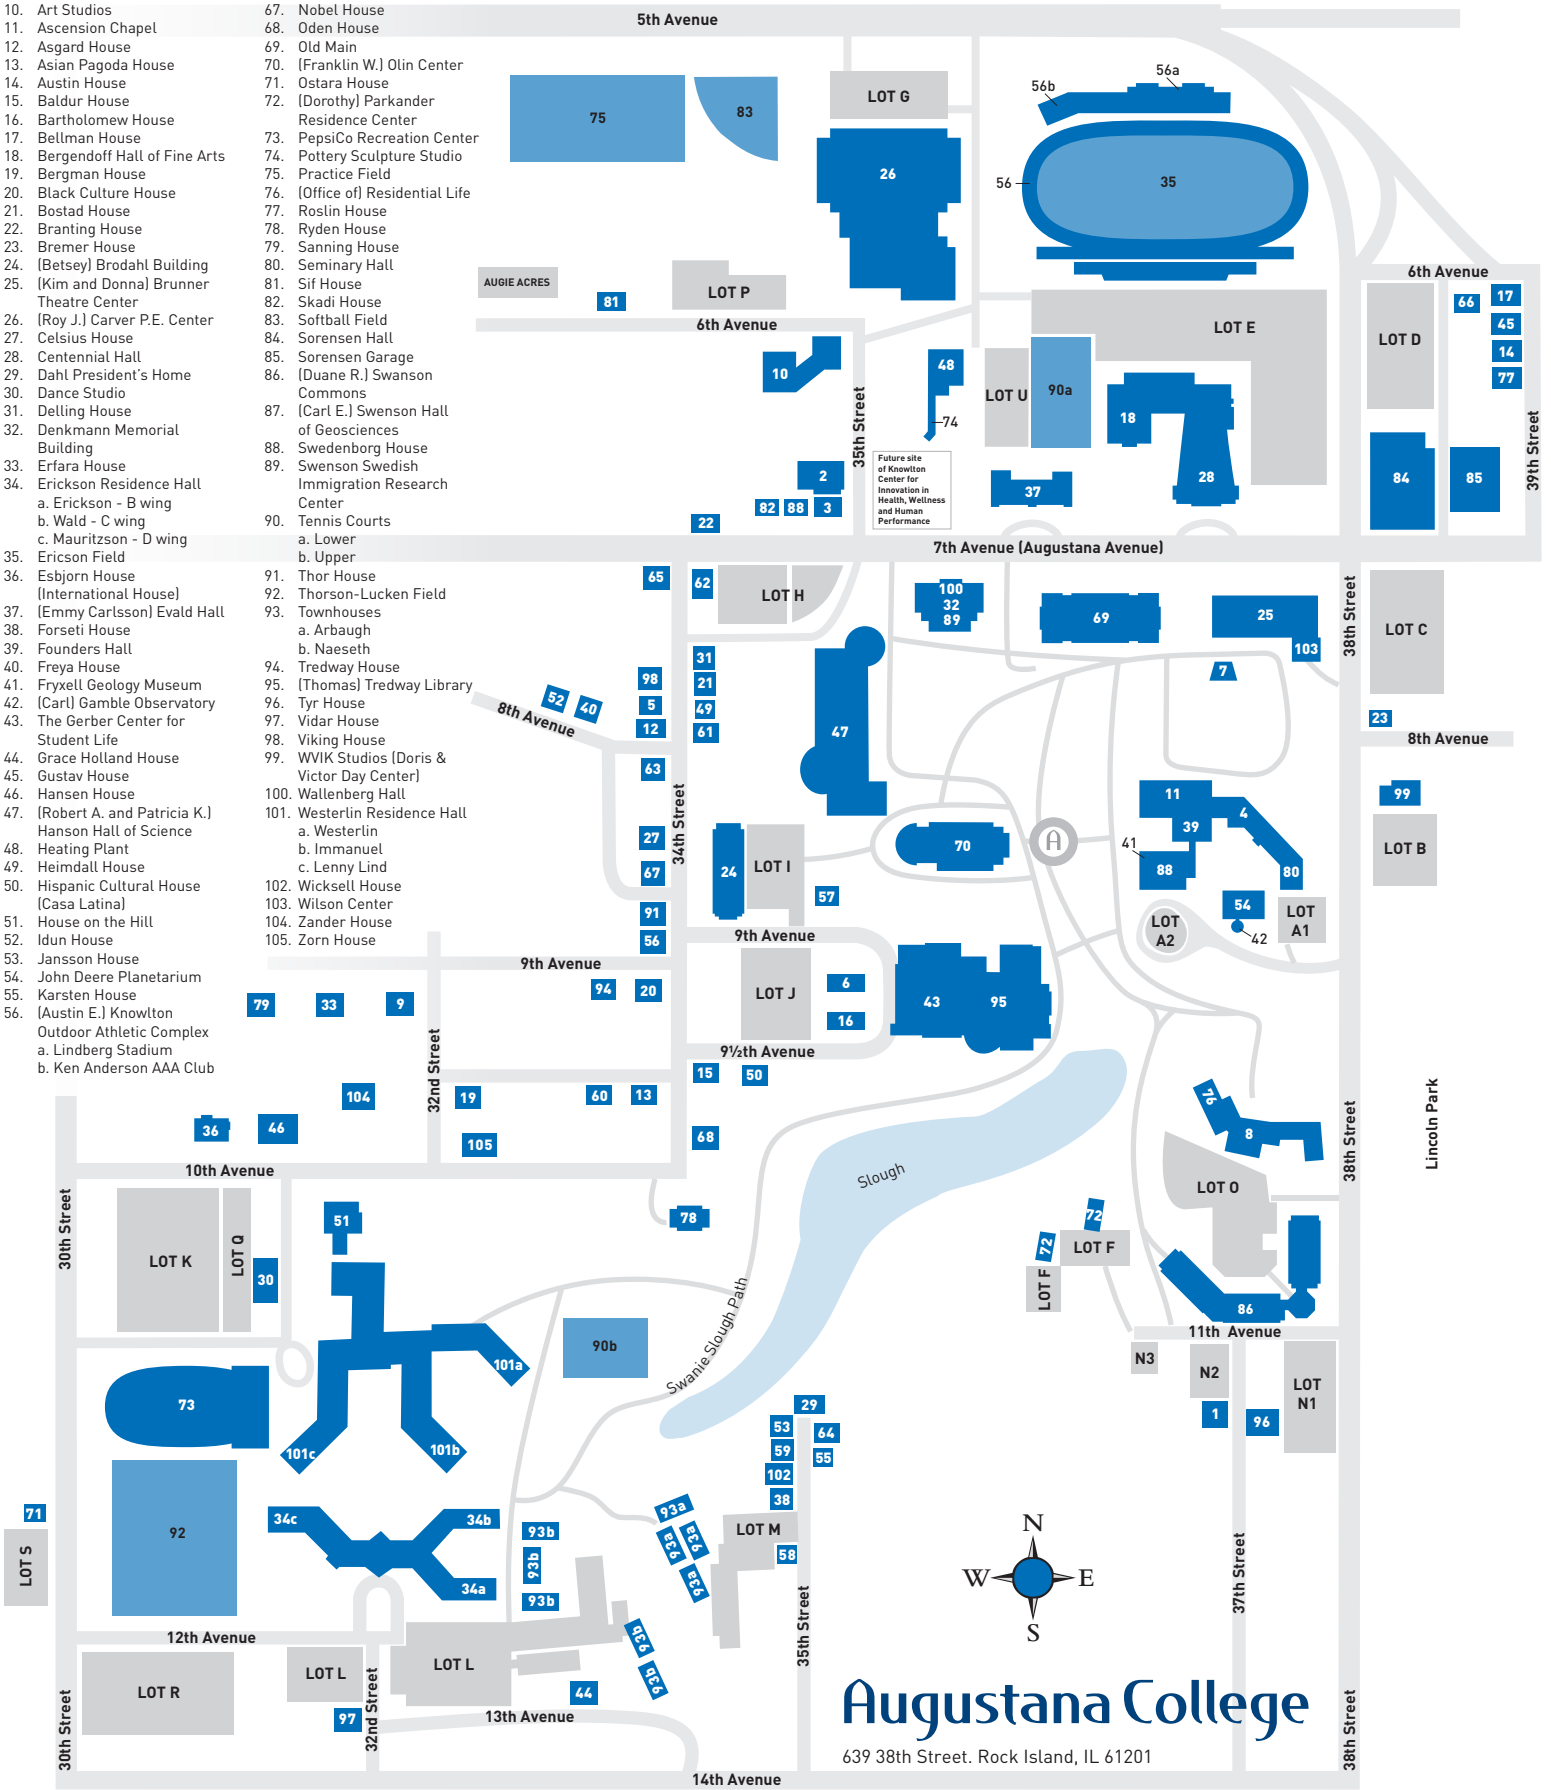

1. 11th Avenue Flats
2. Abbey Art Studios
3. Abbey House
4. [Office of] Admissions
5. Andeberg House
6. Anderson House
7. [Ruth and Lefty] Anderson Pavilion
8. Andreen Hall
9. Ansva House
10. Art Studios
11. Ascension Chapel
12. Asgard House
13. Asian Pagoda House
14. Austin House
15. Baldur House
16. Bartholomew House
17. Bellman House
18. Bergendoff Hall of Fine Arts
19. Bergman House
20. Black Culture House
21. Bostad House
22. Branting House
23. Bremer House
24. [Betsey] Brodahl Building
25. [Kim and Donna] Brunner Theatre Center
26. [Roy J.] Carver P.E. Center
27. Celsius House
28. Centennial Hall
29. Dahl President's Home
30. Dance Studio
31. Delling House
32. Denkmann Memorial Building
33. Erfara House
34. Erickson Residence Hall
  - a. Erickson - B wing
  - b. Wald - C wing
  - c. Mauritzson - D wing
35. Ericson Field
36. Esbjorn House
37. [International House] [Emmy Carlsson] Evald Hall
38. Forseti House
39. Founders Hall
40. Freya House
41. Fryxell Geology Museum
42. [Carl] Gamble Observatory
43. The Gerber Center for Student Life
44. Grace Holland House
45. Gustav House
46. Hansen House
47. [Robert A. and Patricia K.] Hanson Hall of Science
48. Heating Plant
49. Heimdall House
50. Hispanic Cultural House [Casa Latina]
51. House on the Hill
52. Idun House
53. Jansson House
54. John Deere Planetarium
55. Karsten House
56. [Austin E.] Knowlton Outdoor Athletic Complex
  - a. Lindberg Stadium
  - b. Ken Anderson AAA Club
57. Levander House
58. Lindgren House
59. Local Culture House
60. Loki House
61. Lundholm House
62. Lutheran House
63. Martinson House
64. Milles House
65. Moberg House
66. Music Rehearsal Annex
67. Nobel House
68. Oden House
69. Old Main
70. [Franklin W.] Olin Center
71. Ostara House
72. [Dorothy] Parkander Residence Center
73. PepsiCo Recreation Center
74. Pottery Sculpture Studio
75. Practice Field
76. [Office of] Residential Life
77. Roslin House
78. Ryden House
79. Sanning House
80. Seminary Hall
81. Sif House
82. Skadi House
83. Softball Field
84. Sorensen Hall
85. Sorensen Garage
86. [Duane R.] Swanson Commons
87. [Carl E.] Swenson Hall of Geosciences
88. Swedenborg House
89. Swenson Swedish Immigration Research Center
90. Tennis Courts
  - a. Lower
  - b. Upper
91. Thor House
92. Thorson-Lucken Field
93. Townhouses
  - a. Arbaugh
  - b. Naeseth
94. Tredway House
95. [Thomas] Tredway Library
96. Tyr House
97. Vidar House
98. Viking House
99. WVIK Studios [Doris & Victor Day Center]
100. Wallenberg Hall
101. Westerlin Residence Hall
  - a. Westerlin
  - b. Immanuel
  - c. Lenny Lind
102. Wicksell House
103. Wilson Center
104. Zander House
105. Zorn House