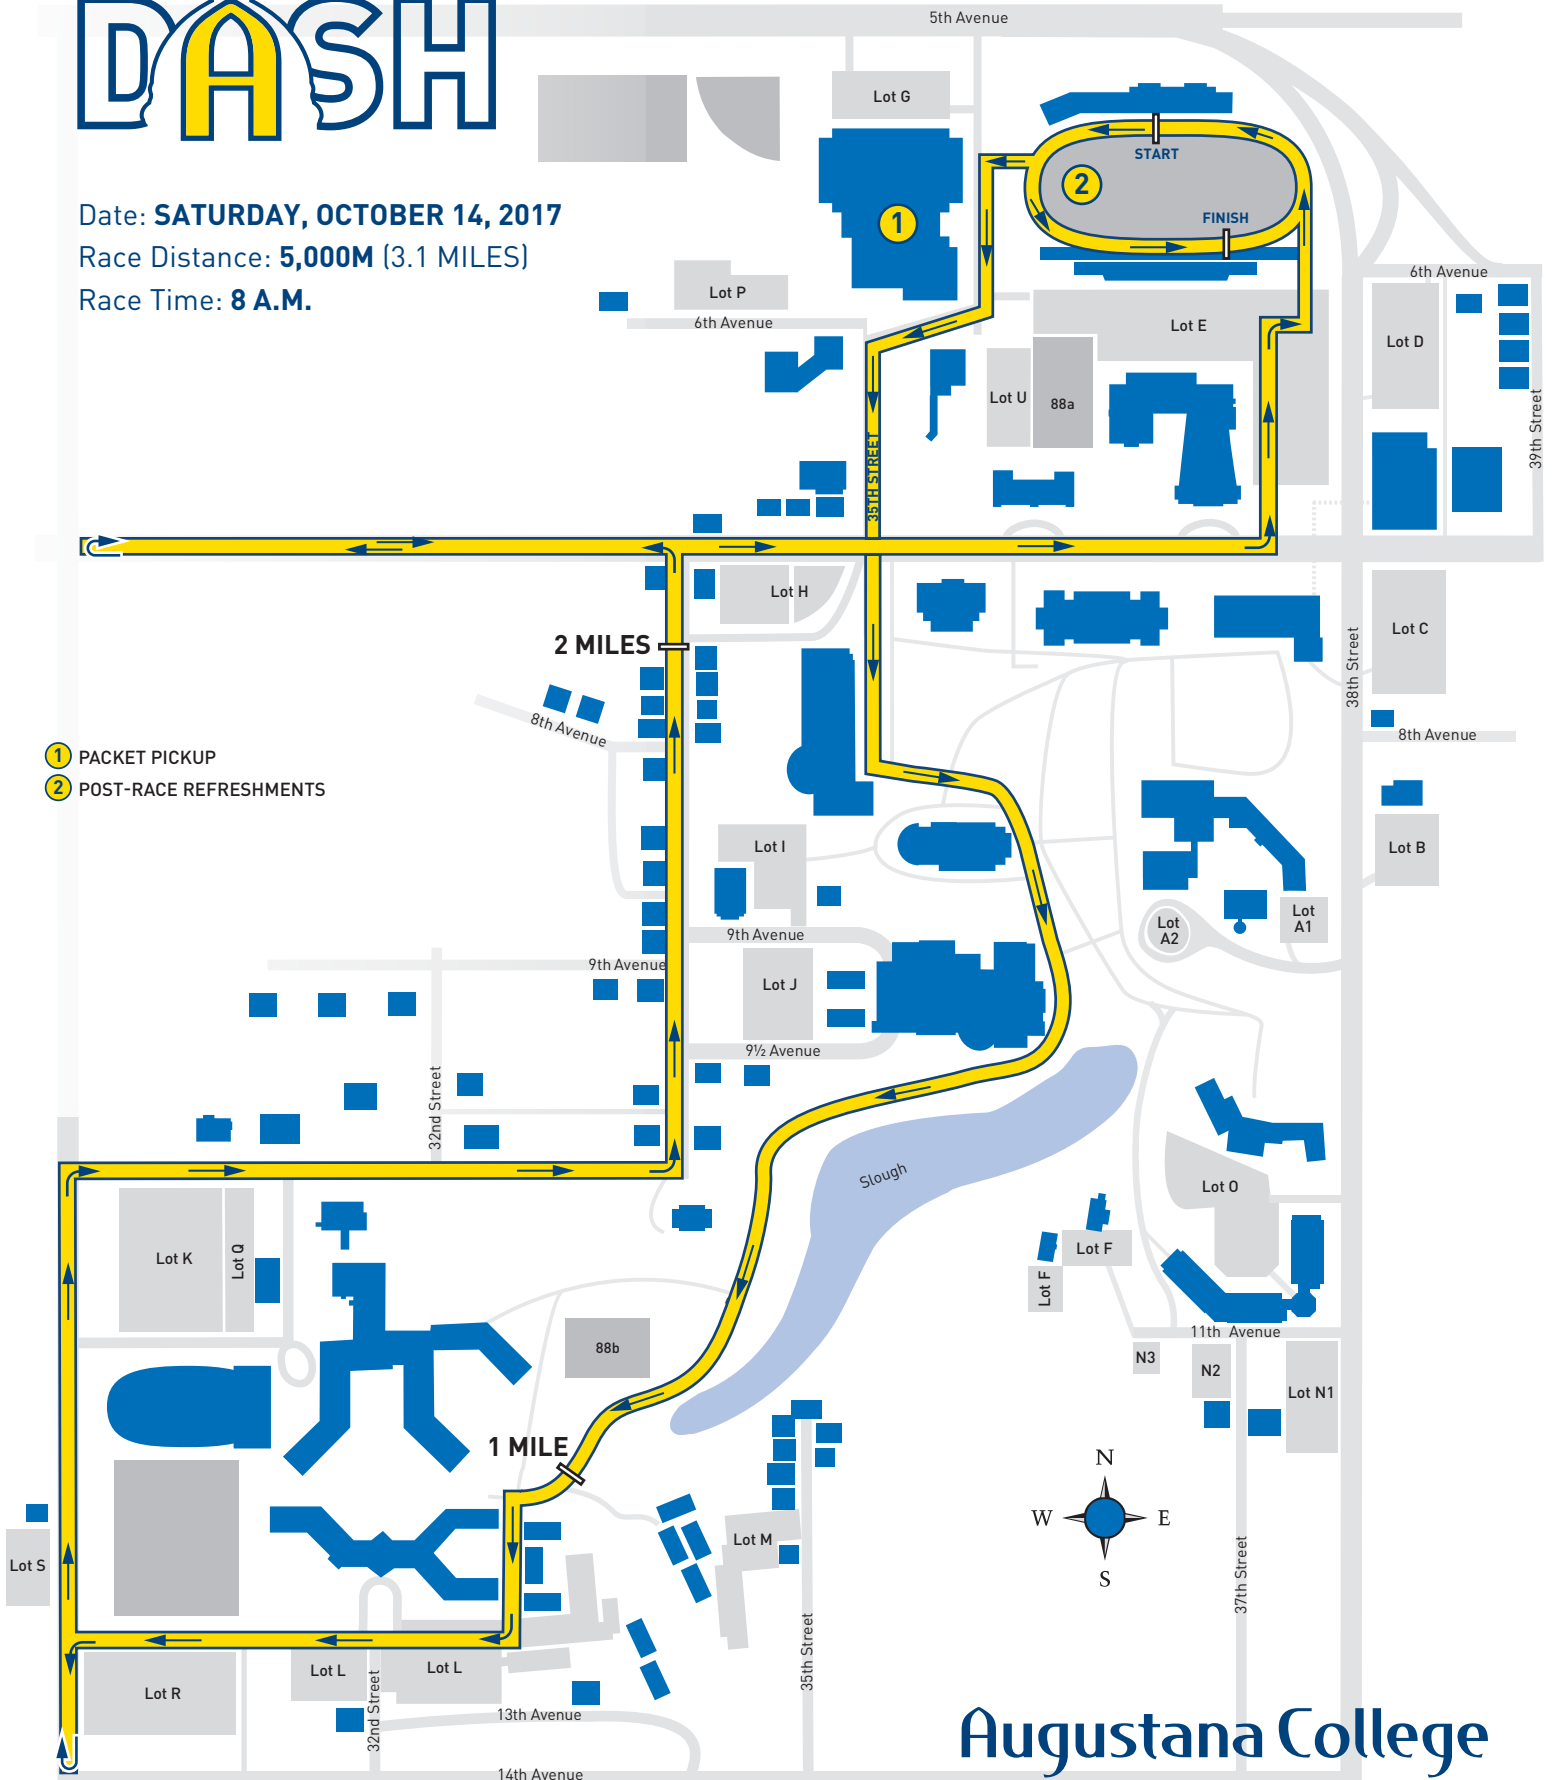

DOMEDASH

2017 AUGUSTANA DOME DASH RACE MAP

Date: **SATURDAY, OCTOBER 14, 2017**

Race Distance: **5,000M (3.1 MILES)**

Race Time: **8 A.M.**

- ① PACKET PICKUP
- ② POST-RACE REFRESHMENTS

Augustana College