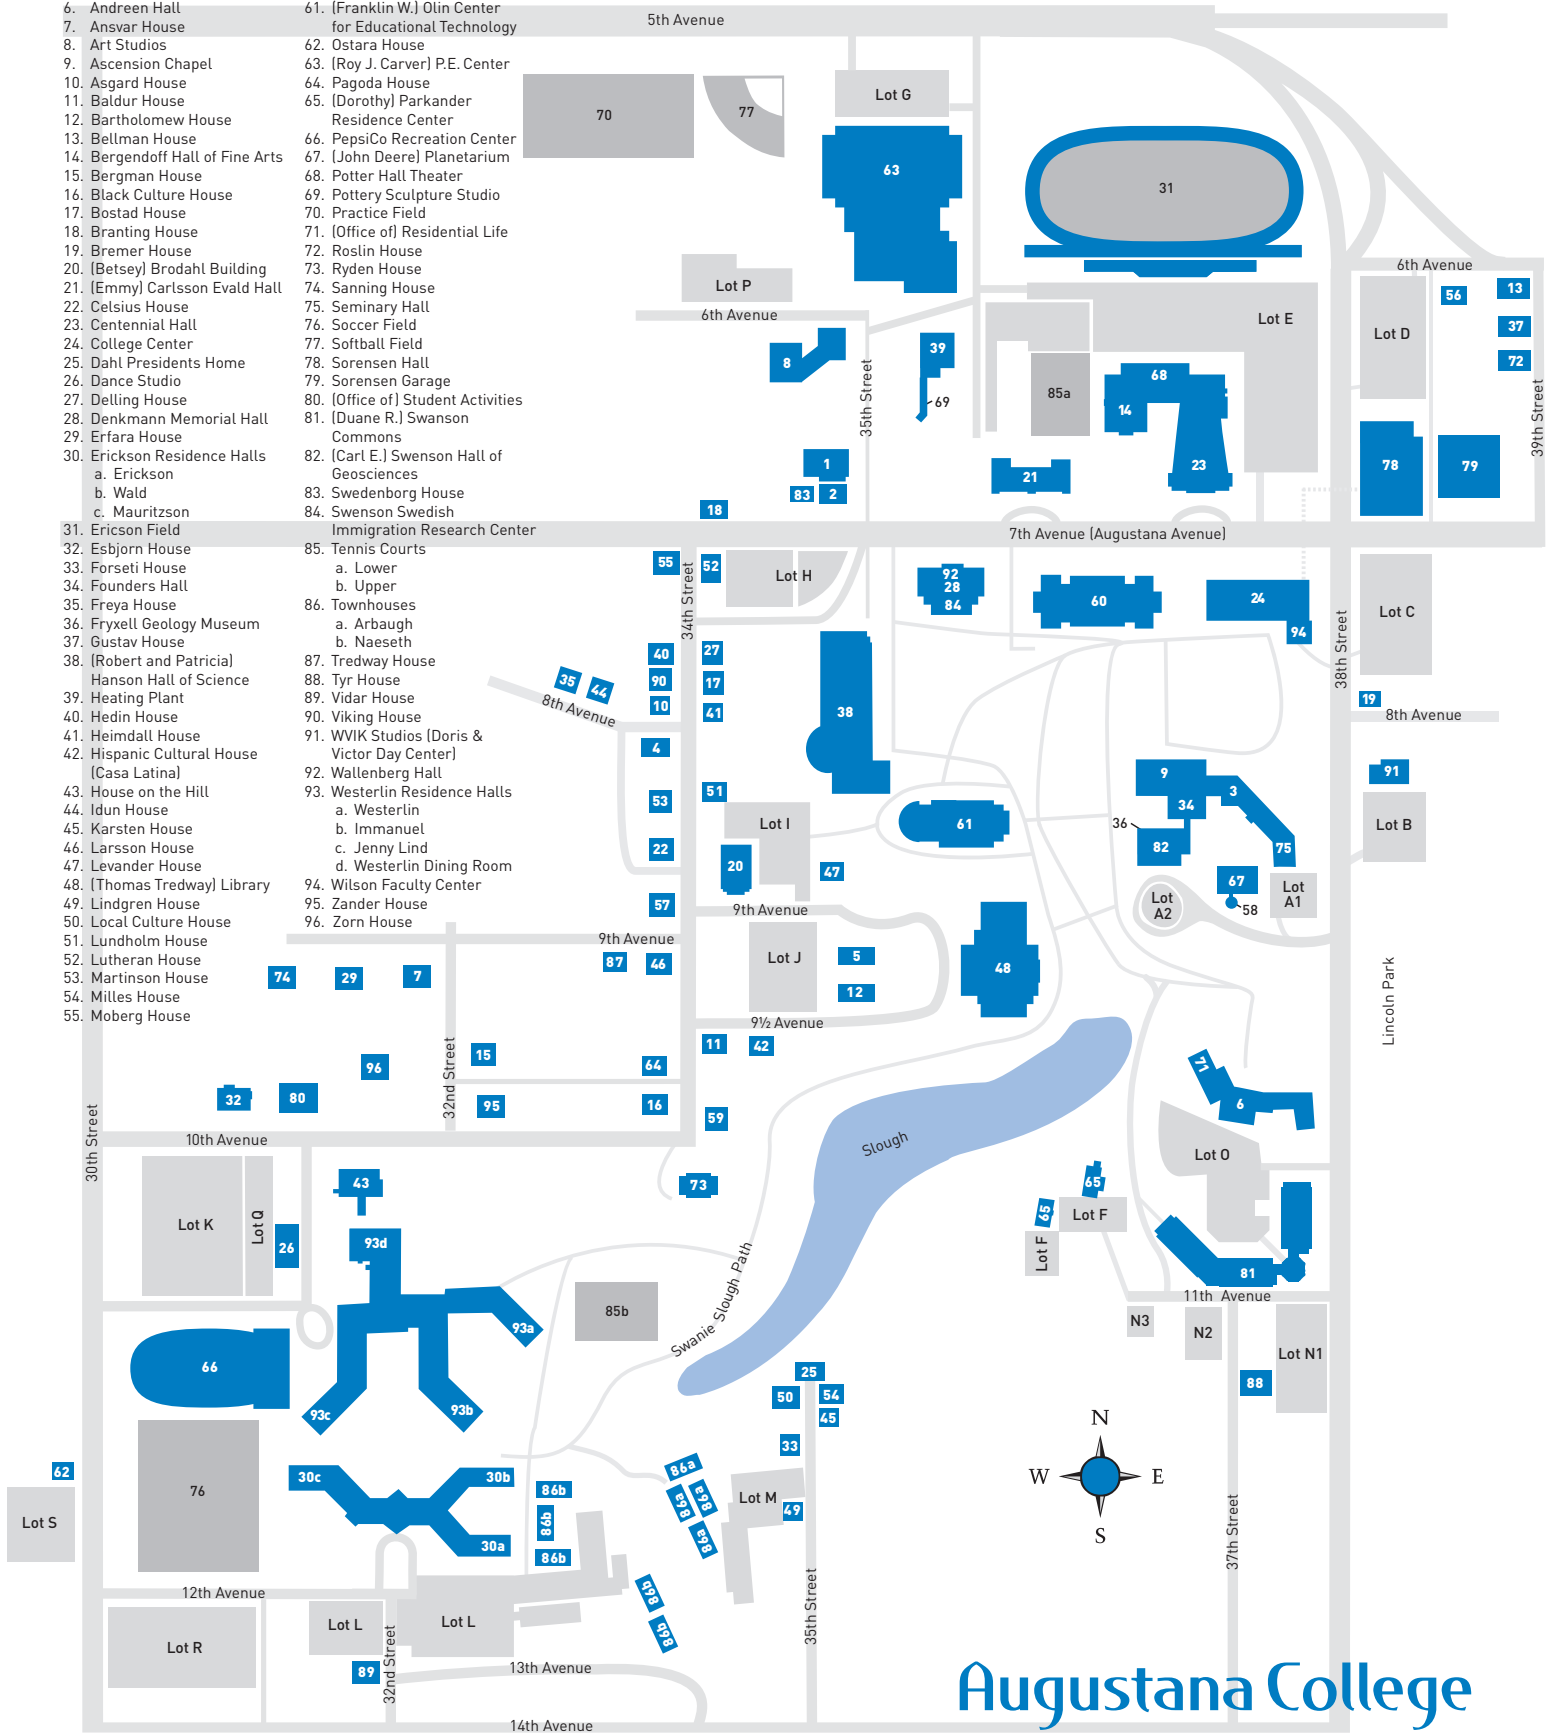

1. Abbey Art Studios
2. Abbey House
3. [Office of] Admissions
4. Andeberg House
5. Anderson House
6. Andreen Hall
7. Ansvar House
8. Art Studios
9. Ascension Chapel
10. Asgard House
11. Baldur House
12. Bartholomew House
13. Bellman House
14. Bergendoff Hall of Fine Arts
15. Bergman House
16. Black Culture House
17. Bostad House
th Avenue
18. Branting House
19. Bremer House
20. [Betsey] Brodahl Building
21. [Emmy] Carlsson Evald Hall
22. Celsius House
23. Centennial Hall
24. College Center
25. Dahl Presidents Home
26. Dance Studio
27. Delling House
28. Denkmann Memorial Hall
29. Erfara House
30. Erickson Residence Halls
 - a. Erickson
 - b. Wald
 - c. Mauritzson
31. Ericson Field
32. Esbjorn House
33. Forseti House
34. Founders Hall
35. Freya House
36. Fryxell Geology Museum
37. Gustav House
38. [Robert and Patricia] Hanson Hall of Science
39. Heating Plant
40. Hedin House
41. Heimdall House
42. Hispanic Cultural House [Casa Latina]
43. House on the Hill
44. Idun House
45. Karsten House
46. Larsson House
47. Levander House
48. [Thomas Tredway] Library
49. Lindgren House
50. Local Culture House
51. Lundholm House
52. Lutheran House
53. Martinson House
54. Milles House
55. Moberg House
56. Music Rehearsal Annex
57. Nobel House
58. [Carl Gamble] Observatory
59. Oden House
60. Old Main
61. [Franklin W.] Olin Center for Educational Technology
62. Ostara House
63. [Roy J. Carver] P.E. Center
64. Pagoda House
65. [Dorothy] Parkander Residence Center
66. PepsiCo Recreation Center
67. [John Deere] Planetarium
68. Potter Hall Theater
69. Pottery Sculpture Studio
70. Practice Field
71. [Office of] Residential Life
72. Roslin House
73. Ryden House
74. Sanning House
75. Seminary Hall
76. Soccer Field
77. Softball Field
78. Sorensen Hall
79. Sorensen Garage
80. [Office of] Student Activities
81. [Duane R.] Swanson Commons
82. [Carl E.] Swenson Hall of Geosciences
83. Swedenborg House
84. Swenson Swedish Immigration Research Center
85. Tennis Courts
 - a. Lower
 - b. Upper
86. Townhouses
 - a. Arbaugh
 - b. Naeseth
87. Tredway House
88. Tyr House
89. Vidar House
90. Viking House
91. WVIK Studios [Doris & Victor Day Center]
92. Wallenberg Hall
93. Westerlin Residence Halls
 - a. Westerlin
 - b. Immanuel
 - c. Jenny Lind
 - d. Westerlin Dining Room
94. Wilson Faculty Center
95. Zander House
96. Zorn House